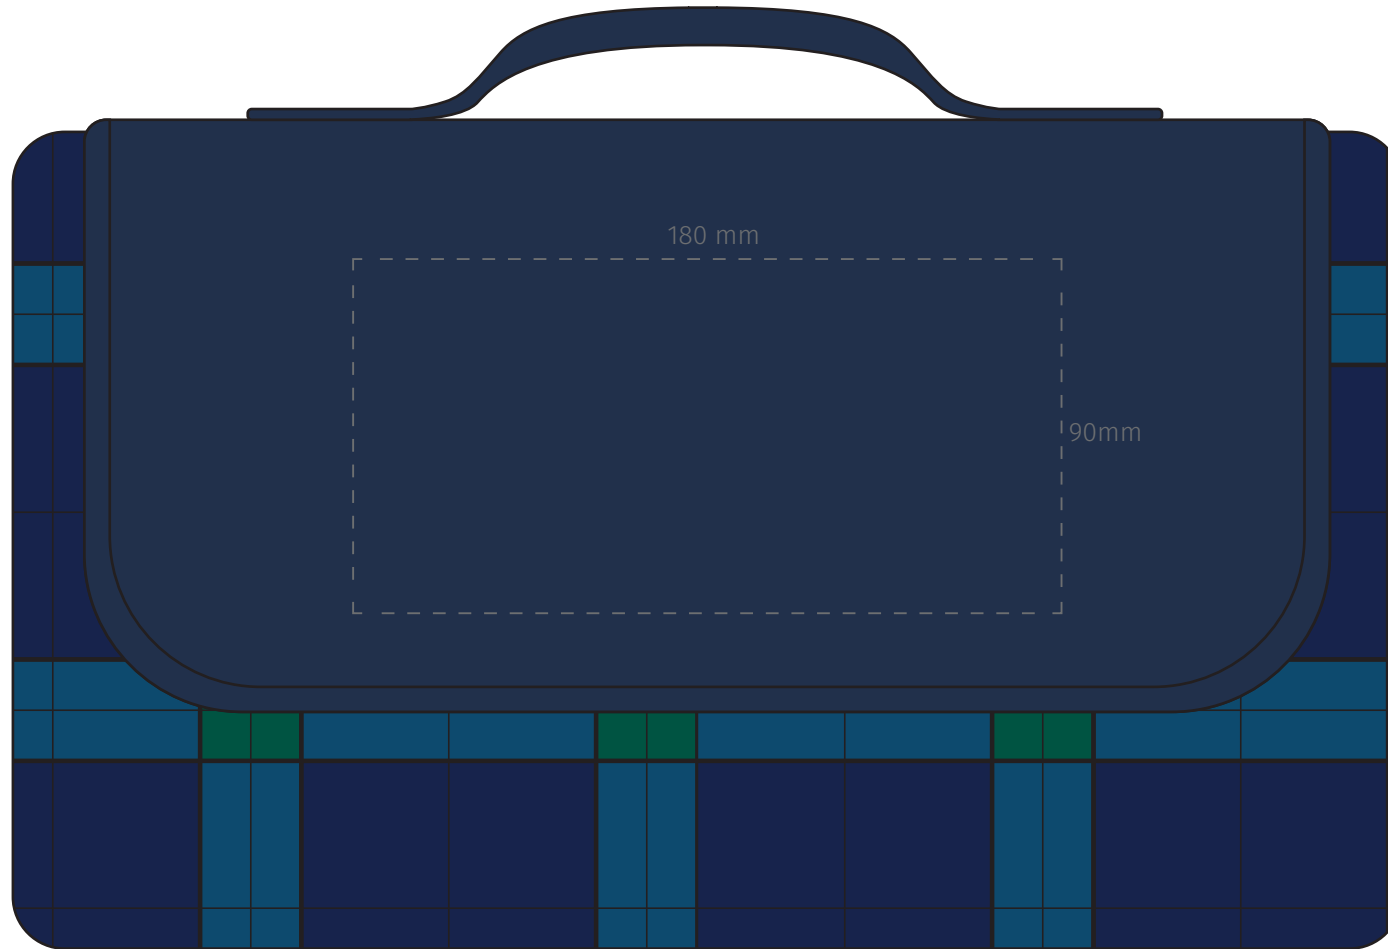

TEMPLATE:

■ TARTAN PICNIC BLANKET - BLUE/GREEN

Item shown at 52% actual size when viewed on A4 paper

BRANDING - Embroidery, Screen

Max print area 180 x 90 mm

TEMPLATE:

■ TARTAN PICNIC BLANKET - BLUE/GREEN

Item shown at 52% actual size when viewed on A4 paper

BRANDING - Supacolour

Max print area 150 x 105 mm (A6)